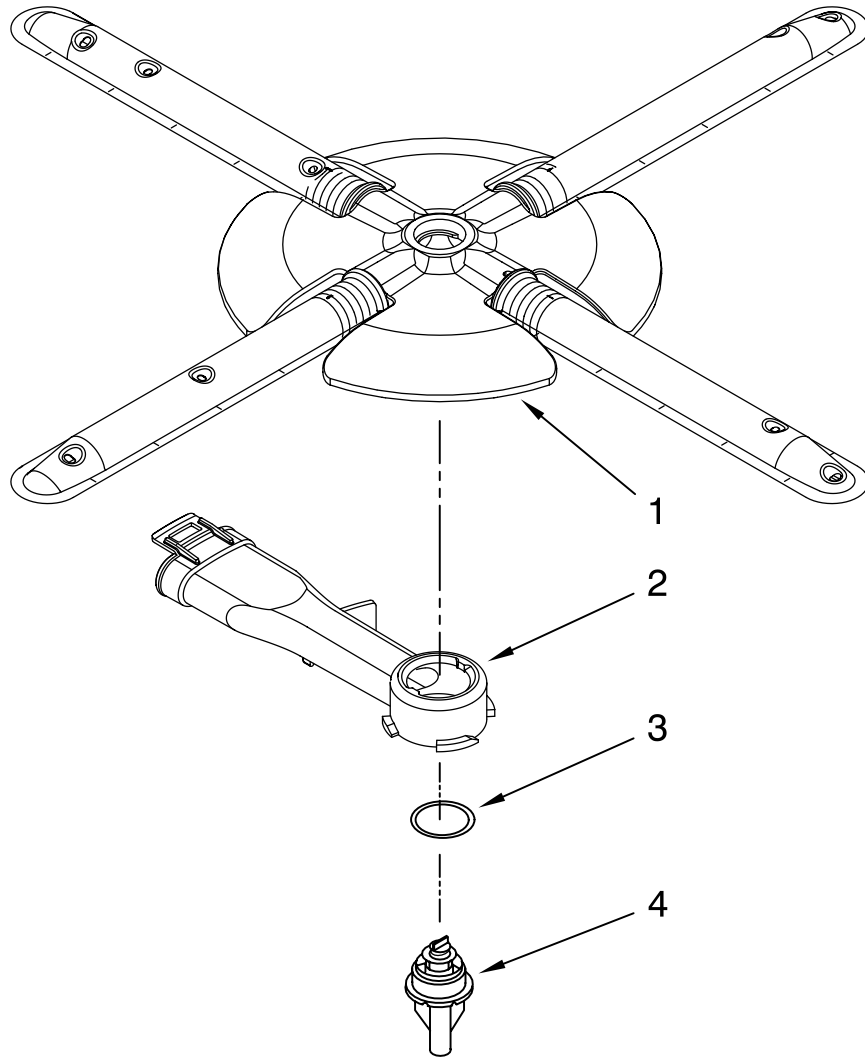

NOTE: If heater element is removed, it must be replaced.

FOR ORDERING INFORMATION REFER TO PARTS PRICE LIST

UPPER RACK AND TRACK PARTS

For Models: KUDC03ITBL3, KUDC03ITBS3

(Black) (Stainless)

Illus. No.	Part No.	DESCRIPTION
1	8539234	Dishrack, Upper
2	W10077844	Clip, No-Flip
3	W10078214	Mount, Wheel Stationary
4	3385089	Track, Rack
5	W10082860	Stop, Track
6	8539110	Handle, Dishrack

FOR ORDERING INFORMATION REFER TO PARTS PRICE LIST

LOWER RACK PARTS

For Models: KUDC03ITBL3, KUDC03ITBS3

(Black) (Stainless)

Illus. No.	Part No.	DESCRIPTION
1	8539263	Lower Rack
3	W10082868	Wheel & Transport Assembly
4	8562043	Basket, Silverware (Includes Item 5)
5	8519662	Lid, Basket Center
6	8519589	Tinerow
7	8531314	Retainer, Tinerow

FOR ORDERING INFORMATION REFER TO PARTS PRICE LIST

LOWER WASHARM AND STRAINER PARTS

For Models: KUDC03ITBL3, KUDC03ITBS3

(Black) (Stainless)

Illus. No.	Part No.	DESCRIPTION
1	W10077965	Wash Arm Assembly
2	W10077899	Cap, Internal Rear Feed (Also Order Item 3)
3	8268340	Seal, Sprayarm
4	W10077898	Hub, Lower Sprayarm (Also Order Item 3)